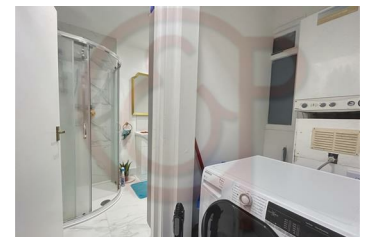

## Hammersmith Grove, Hammersmith, W6

**£1,850 Per Month**

\*\*\*\* All bills are included in the rent \*\*\*\*

A single person is for £1,850 per month or a couple is for £1,950 per month as bills are included.

Recently refurbished studio flat situated on the first floor in the heart of Hammersmith & Shepherds Bush on one of best streets in Hammersmith.

The property comprises a sitting space, a sleeping space, a study space/dining space, a separate kitchen, a washer & dryer and a modern bathroom.

The property benefits from recently refurbished, all bills are inclusive, wood floors, gas central heating and ample storage space.

The property is located minutes away from Hammersmith tube station (Piccadilly, District, Circle and Hammersmith & City lines), Goldhawk Road station (Circle and Hammersmith & City lines) and Shepherds Bush station (Central line).

- All bills are included
- Self-contained studio
- Separate kitchen
- Sitting & sleeping space
- Modern bathroom
- Washer & dryer
- Gas central heating
- Wood floors throughout
- Close to Goldhawk Road station
- Easy access to Hammersmith station