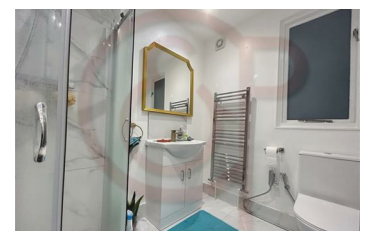

## Hammersmith Grove, Hammersmith, W6

**£1,850 Per Month**

\*\*\*\* All bills are included in the rent \*\*\*\*

A single person is for £1,850 per month or a couple is for £1,950 per month as bills are included.

Recently refurbished studio flat situated on the first floor in the heart of Hammersmith & Shepherds Bush on one of best streets in Hammersmith.

The property comprises a sitting space, a sleeping space, a study space/dining space, a separate kitchen, a washer & dryer and a modern bathroom.

The property benefits from recently refurbished, all bills are inclusive, wood floors, gas central heating and ample storage space.

The property is located minutes away from Hammersmith tube station (Piccadilly, District, Circle and Hammersmith & City lines), Goldhawk Road station (Circle and Hammersmith & City lines) and Shepherds Bush station (Central line).

- All bills are included
- Self-contained studio
- Separate kitchen
- Sitting & sleeping space
- Modern bathroom
- Washer & dryer
- Gas central heating
- Wood floors throughout
- Close to Goldhawk Road station
- Easy access to Hammersmith station